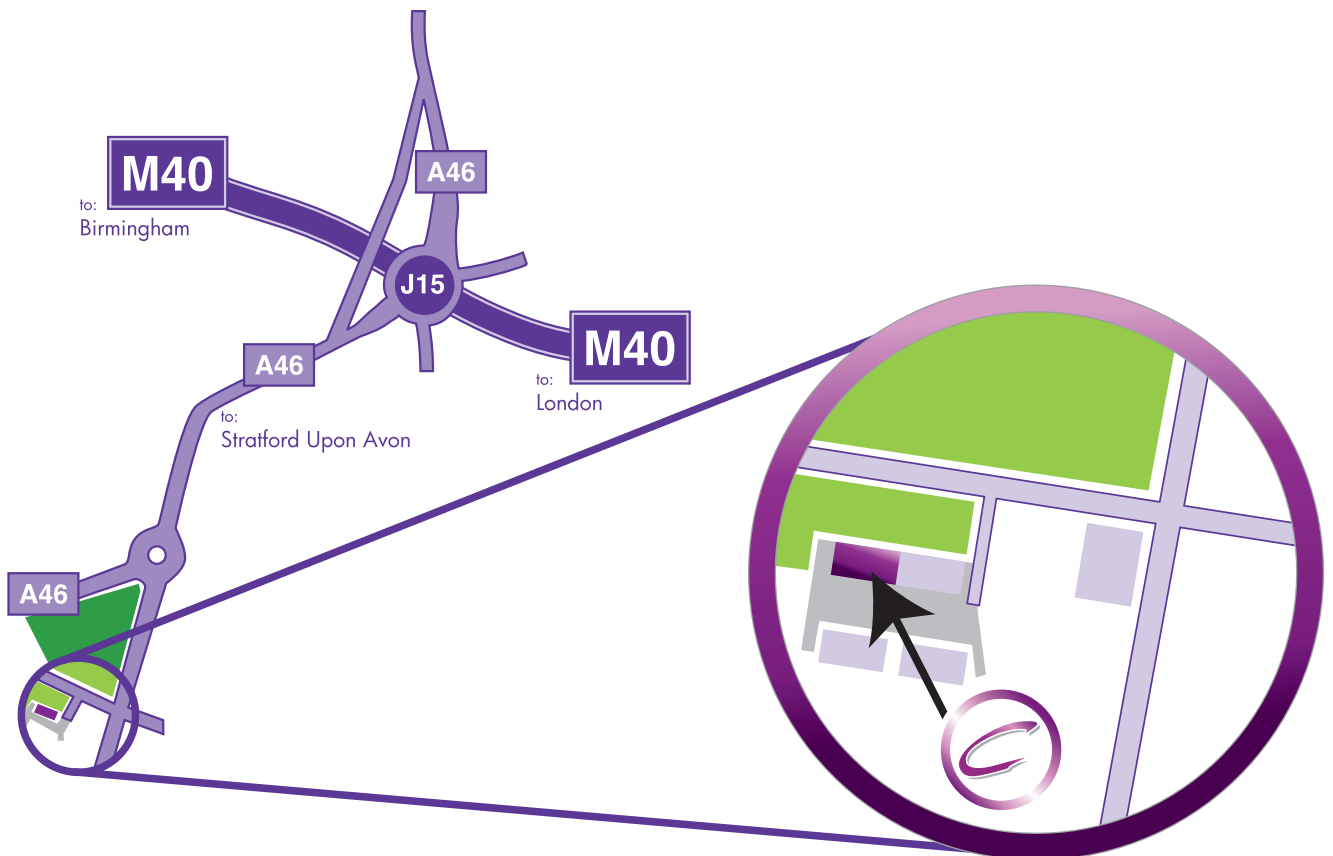

Directions

FIND YOUR WAY TO CARTORI LTD

From North and South:

Leave M40 at J15. Turn onto A46 towards Stratford upon Avon.
At next roundabout take 1st exit. After 0.5m (approx) turn into Sandbarn Lane on your right, next to the Mercedes showroom.
500yds further down the lane is Blackhill Ind Est - on your left.
Follow the drive round to the right and Cartori Ltd is in the building named The Imaging Warehouse.