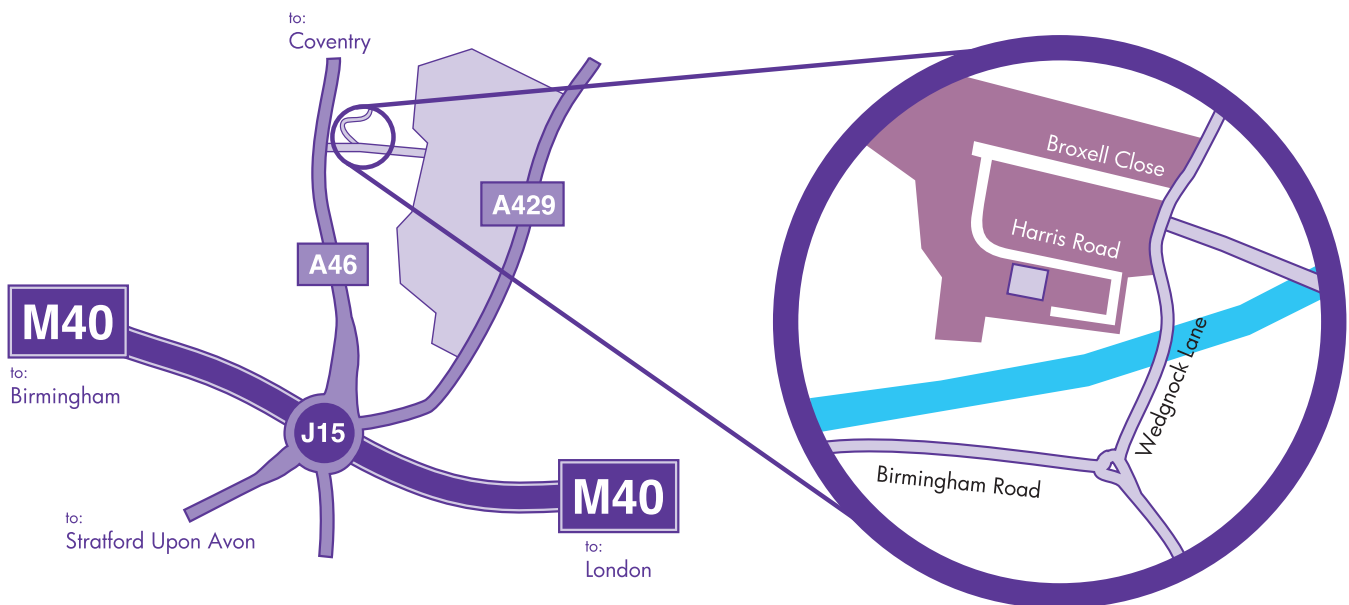

# Directions

From North and South:

Leave M40 at J15. Turn onto A46 towards Coventry.

At 1st exit to Warwick leave A46. Take 3rd exit at roundabout towards Warwick - Birmingham Road.

At next roundabout take 1st exit onto Wedgnoek Lane.

Follow road round and turn left into Broxell Close.

Harris Road is at the end on the left. Follow it round and Cartori is in the same building as Nova Darkrooms.

Cartori Ltd

Unit 1, Harris Road, Wedgnoek Ind. Est. Warwick, CV34 5JU